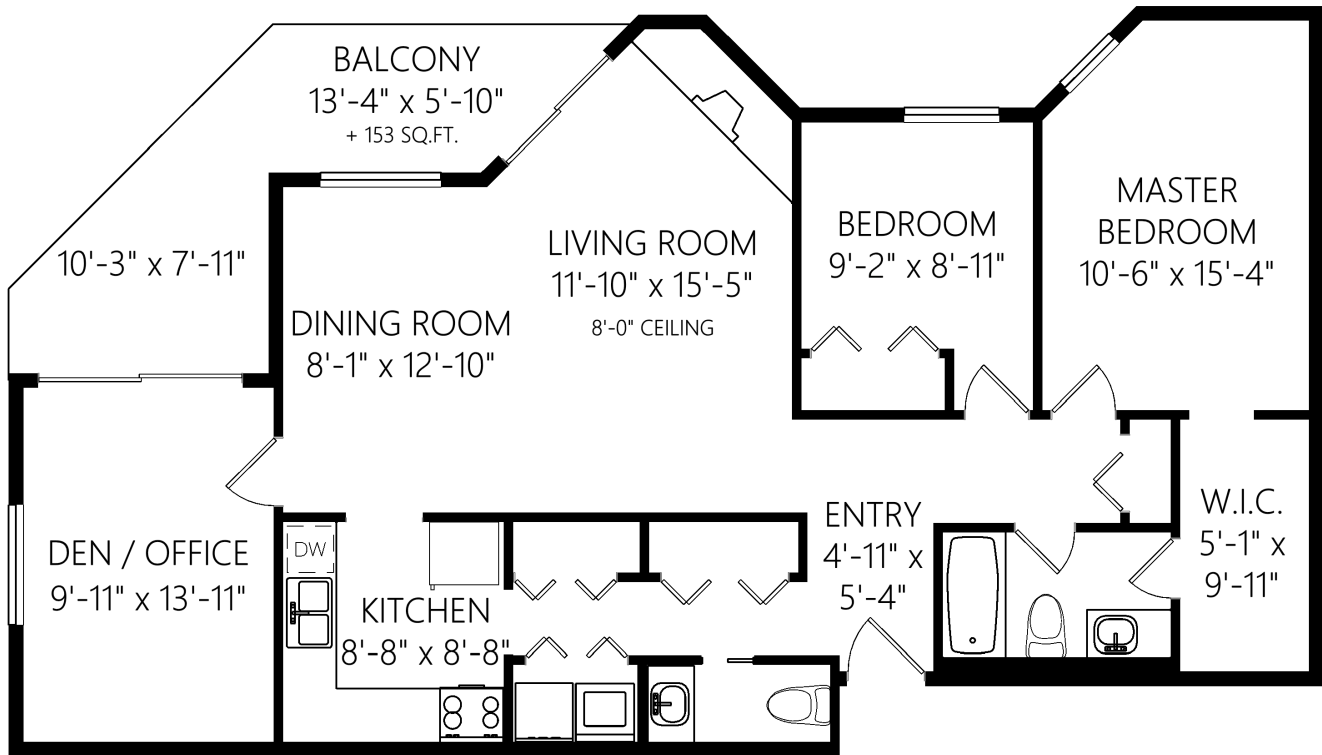

204-73 Gorge Rd W

**SINGLE LEVEL**  
1157 FINISHED SQ.FT.  
+ ADDNL. SQ.FT. WHERE NOTED

	Fin. Sq.Ft.	UnFin. Sq.Ft.	Total Sq.Ft.
<b>Single Level</b>	<b>1157</b>	<b>0</b>	<b>1157</b>
<b>Total</b>	<b>1157</b>	<b>0</b>	<b>1157</b>

Shown length and width dimensions are approximate.  
Area sq.ft. is representative of the on-site measurements. (1" accuracy)

Figures, Calculations, and Representations are for indicative and promotional purpose only.  
VI Standard Real Estate Services Inc. will not be liable for any damages of any kind arising from the mis-use of this information.